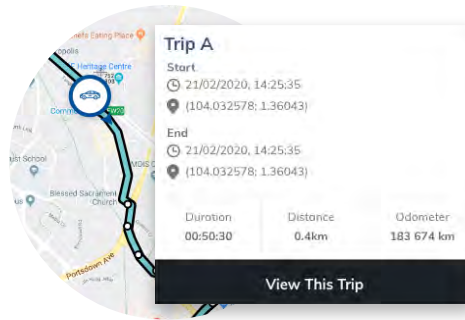

Key Features

Fleet Overview

Gain full control over your fleet operation in a centralized platform

Trips Monitoring

Never miss a minute! Track your vehicle's location from start to finish

Live GPS Tracking

Capture real-time updates on your vehicle's location, status and, activities