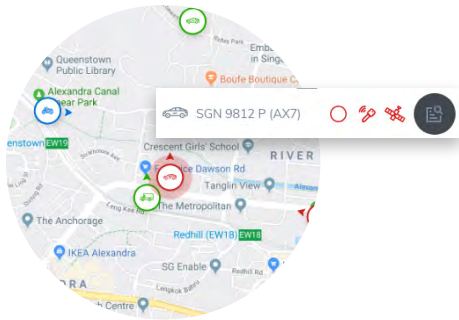

Key Features

Fleet Overview

Gain full control over your fleet operation in a centralized platform

Trips Monitoring

Never miss a minute! Track your vehicle's location from start to finish

Live GPS Tracking

Capture real-time updates on your vehicle's location, status and, activities