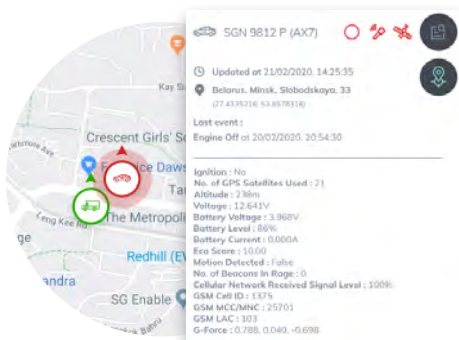

Key Features

Fleet Overview

Gain full control over your fleet operation in a centralized platform

Trips Monitoring

Never miss a minute! Track your vehicle's location from start to finish

Live GPS Tracking

Capture real-time updates on your vehicle's location, status and, activities

Real-Time Alerts

Get instant alerts and set triggers for speeding, idling, engine faults, battery level, and geofences.

Live Reporting

Access your data anytime and anywhere

Driver Behaviour

Keep your driver safe by monitoring risky driving behavior such as harsh braking, cornering and, accelerating.