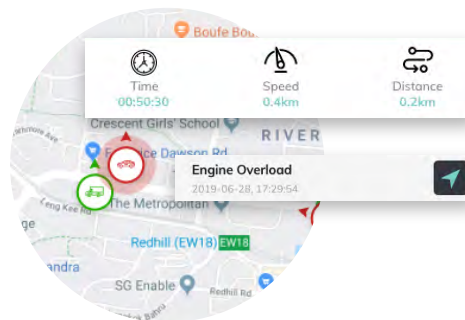

Key Features

Fleet Overview

Gain full control over your fleet operation in a centralized platform

Trips Monitoring

Never miss a minute! Track your vehicle's location from start to finish

Live GPS Tracking

Capture real-time updates on your vehicle's location, status and, activities

Real-Time Alerts

Get instant alerts and set triggers for speeding, idling, engine faults, battery level, and geofences.

Live Reporting

Access your data anytime and anywhere

Driver Behaviour

Keep your driver safe by monitoring risky driving behavior such as harsh braking, cornering and, accelerating.