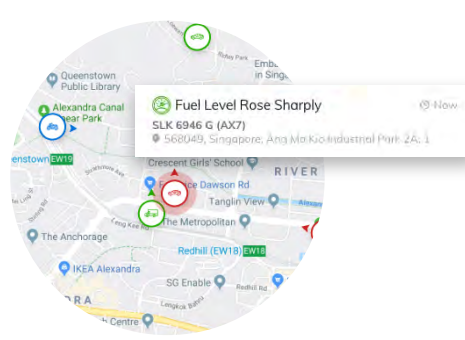

Key Features

Fleet Overview

Gain full control over your fleet operation in a centralized platform

Trips Monitoring

Never miss a minute! Track your vehicle's location from start to finish

Live GPS Tracking

Capture real-time updates on your vehicle's location, status and, activities