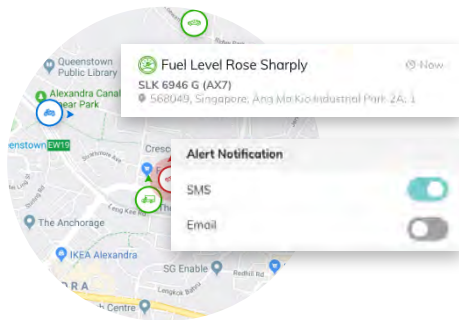

Key Features

Fleet Overview

Gain full control over your fleet operation in a centralized platform

Trips Monitoring

Never miss a minute! Track your vehicle's location from start to finish

Live GPS Tracking

Capture real-time updates on your vehicle's location, status and, activities

Real-Time Alerts

Get instant alerts and set triggers for speeding, idling, engine faults, battery level, and geofences.

Live Reporting

Access your data anytime and anywhere

Driver Behaviour

Keep your driver safe by monitoring risky driving behavior such as harsh braking, cornering and, accelerating.